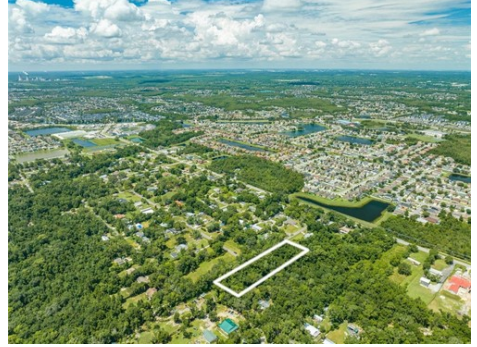

\$ 130,000

1002 Buist St, Orlando, FL 32828

- » MLS #: S5108143
- » Land | Lot: 44,867 ft² (1.03 acres)
- » More Info: [1002BuistSt.IsForSale.com](https://www.1002BuistSt.IsForSale.com)

Leslie soto
 (617) 461-2522
Leslie.propertypros@gmail.com
<https://www.thepropertyprosrealestate.com/agent/leslie-soto-realtor/>

The Property Pros Real Estate
 300 S Orange Ave Suite 1000
 Orlando, FL 32801
 (407) 879-7591

Remarks

This one-acre corner lot in Seaward Plantation Estates is a fantastic find! Zoned for residential use and equipped with electrical utilities on-site, it offers a rural feel while being close to Avalon area schools, shopping, Avalon Park S Blvd, and Hwy 50. Ideal for building your dream home or making an investment at a great price!